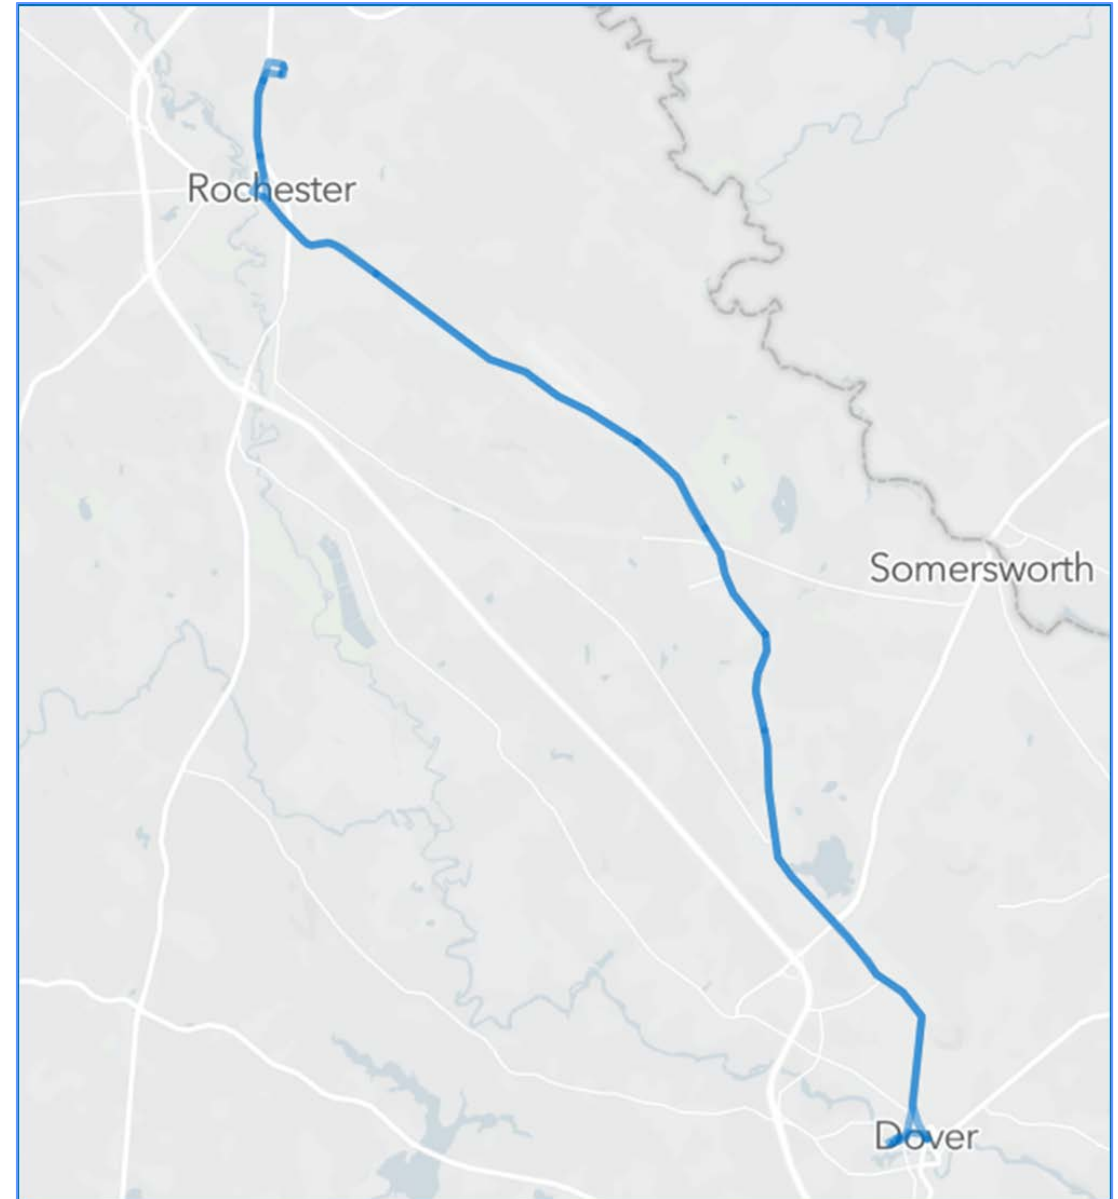

Proposed Route and Schedule

COAST

Route 12 Rochester / Somersworth / Dover

Route 12 Dover / Somersworth / Rochester (Monday - Saturday)

NORTHBOUND

DOVER

Dover Transportation Center	6:30	7:30	8:30	9:30	10:30	11:30	12:30	13:30	14:30	15:30	16:30	17:30	18:30	19:30	20:30	21:30
Third St. / Central Ave.	6:32	7:32	8:32	9:32	10:32	11:32	12:32	13:32	14:32	15:32	16:32	17:32	18:32	19:32	20:32	21:32
Central Ave. / New York St.	6:33	7:33	8:33	9:33	10:33	11:33	12:33	13:33	14:33	15:33	16:33	17:33	18:33	19:33	20:33	21:33
Central Ave. (Tasker Funeral Home)	6:34	7:34	8:34	9:34	10:34	11:34	12:34	13:34	14:34	15:34	16:34	17:34	18:34	19:34	20:34	21:34
Central Ave. / Oak St. (Rite-Aid)	6:35	7:35	8:35	9:35	10:35	11:35	12:35	13:35	14:35	15:35	16:35	17:35	18:35	19:35	20:35	21:35
Central Ave. (Wentworth-Douglass Hospital)	6:36	7:36	8:36	9:36	10:36	11:36	12:36	13:36	14:36	15:36	16:36	17:36	18:36	19:36	20:36	21:36
New Rochester / Willand Pond Rds. (Applebee's)	6:39	7:39	8:39	9:39	10:39	11:39	12:39	13:39	14:39	15:39	16:39	17:39	18:39	19:39	20:39	21:39
New Rochester Rd. / Sherman St.	6:40	7:40	8:40	9:40	10:40	11:40	12:40	13:40	14:40	15:40	16:40	17:40	18:40	19:40	20:40	21:40
New Rochester Rd. (Winchester Arms Apts.)	6:40	7:40	8:40	9:40	10:40	11:40	12:40	13:40	14:40	15:40	16:40	17:40	18:40	19:40	20:40	21:40