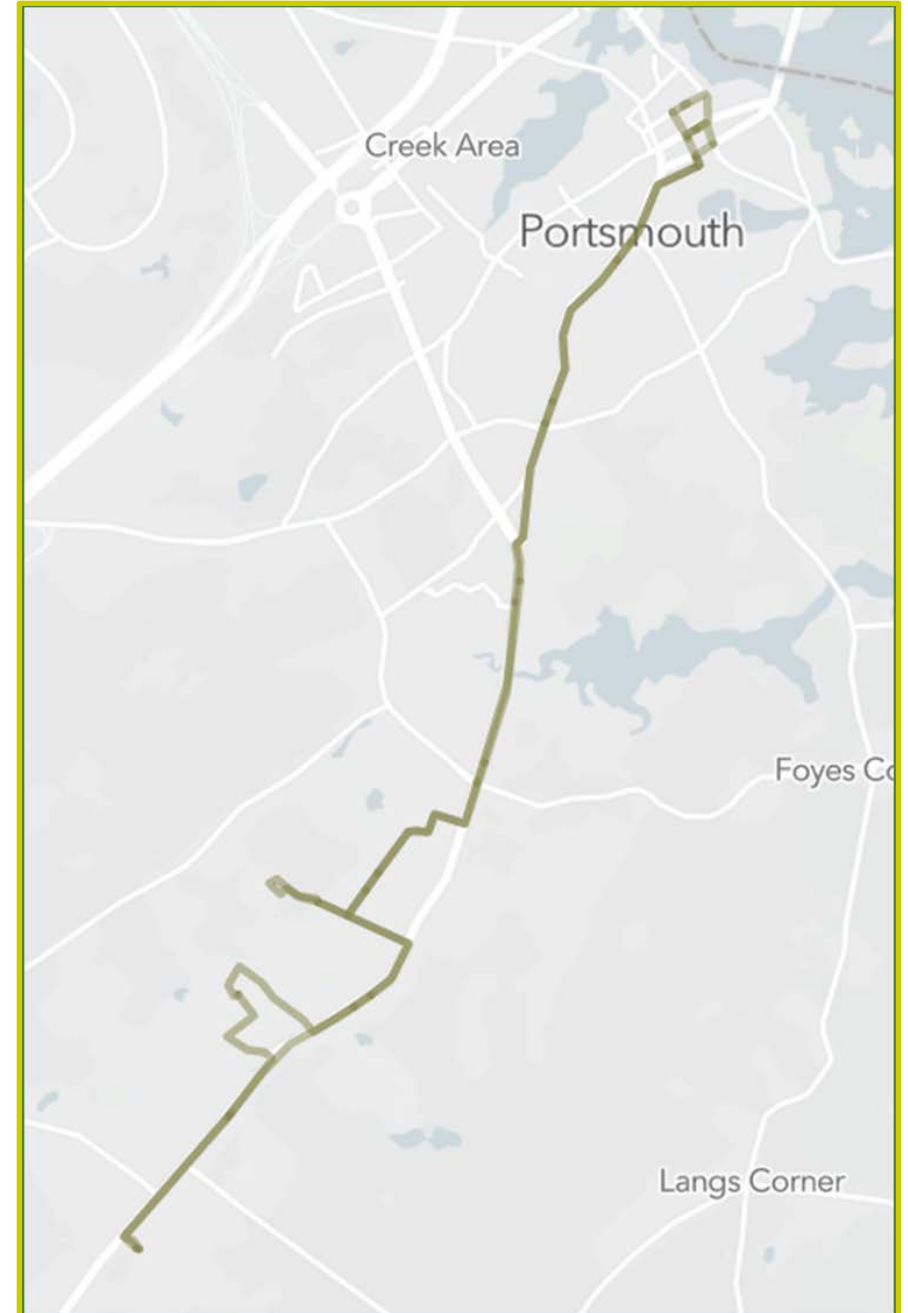

Proposed Route and Schedule

COAST

Route 41 Lafayette Trolley