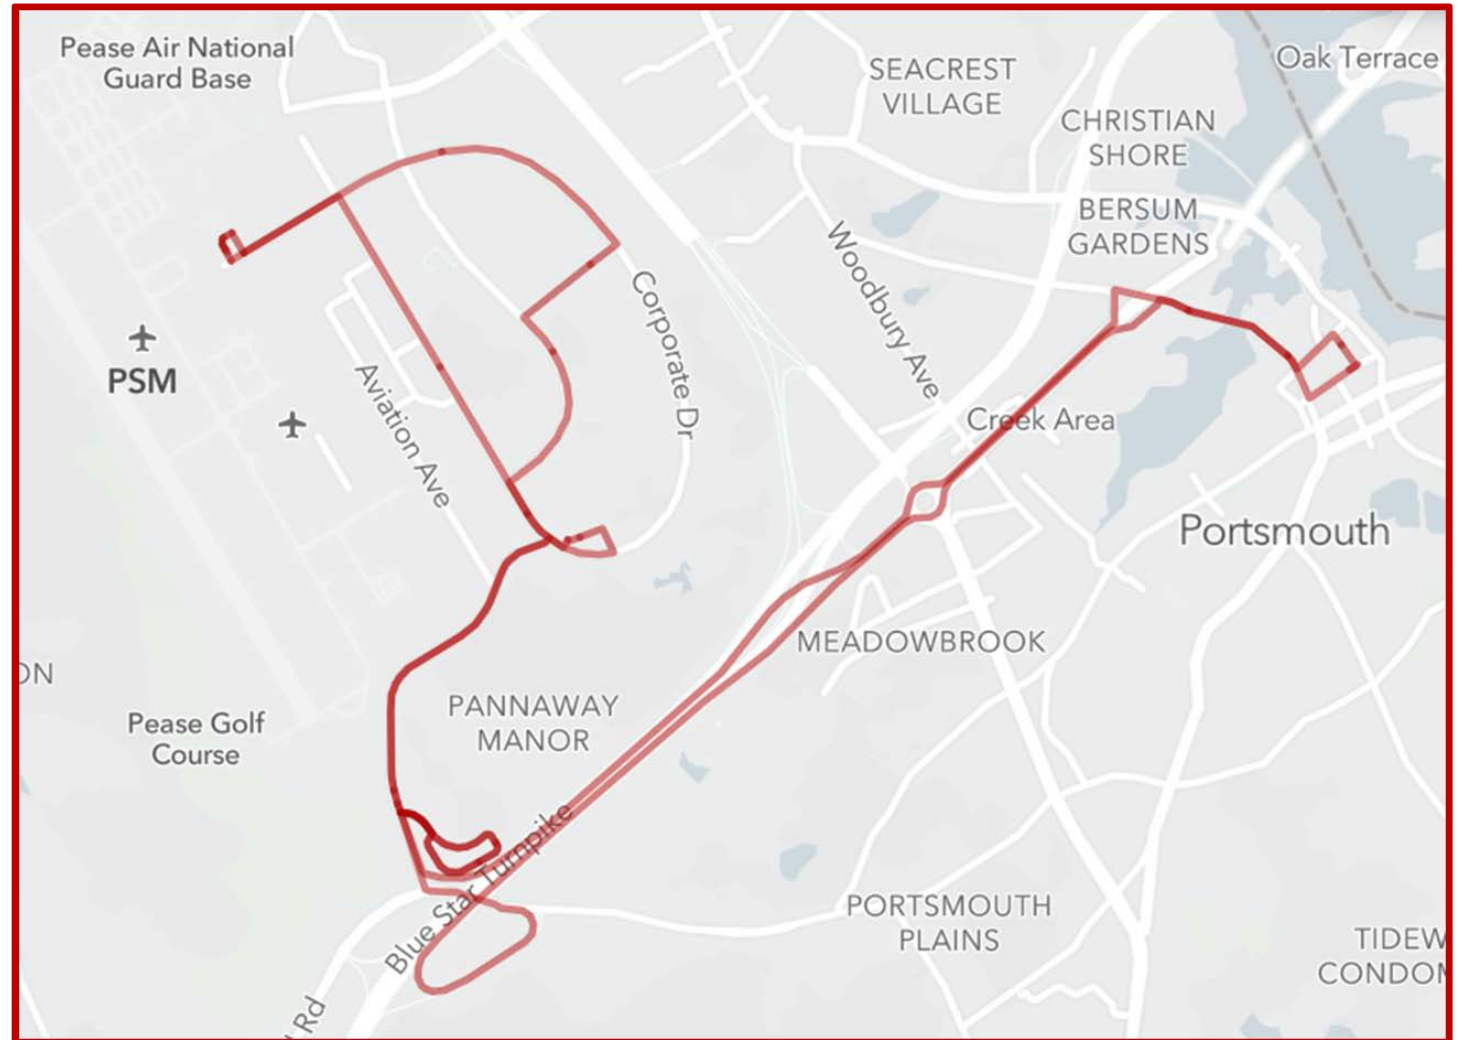

# Proposed Route and Schedule

# COAST

## Route 42 Pease Shuttle

### INBOUND

PORTSMOUTH												
Pease Airline Terminal	6:43	7:21	8:21	9:21	11:21	12:21	13:21	14:21	15:21	16:21	17:21	18:21
New Hampshire Ave. / Stratham St.	6:43	7:21	8:21	9:21	11:21	12:21	13:21	14:21	15:21	16:21	17:21	18:21
New Hampshire Ave. / Newfields St.	6:44	7:22	8:22	9:22	11:22	12:22	13:22	14:22	15:22	16:22	17:22	18:22
New Hampshire / Rochester Aves. (National Visa / Passport Centers)	6:44	7:22	8:22	9:22	11:22	12:22	13:22	14:22	15:22	16:22	17:22	18:22
195 / 222 New Hampshire Ave. Inbound	6:45	7:23	8:23	9:23	11:23	12:23	13:23	14:23	15:23	16:23	17:23	18:23
Grafton / Corporate Drs. Inbound	6:45	7:23	8:23	9:23	11:23	12:23	13:23	14:23	15:23	16:23	17:23	18:23
Grafton Dr. (Port City Air)	6:46	7:24	8:24	9:24	11:24	12:24	13:24	14:24	15:24	16:24	17:24	18:24
Portsmouth Transportation Center	6:47	7:25	8:25	9:25	11:25	12:25	13:25	14:25	15:25	16:25	17:25	18:25
Hanover St. (Vaughan Mall)	6:56	7:34	8:34	9:34	11:34	12:34	13:34	14:34	15:34	16:34	17:34	18:34
Hanover St. (Connections with COAST Routes)	6:57	7:35	8:35	9:35	11:35	12:35	13:35	14:35	15:35	16:35	17:35	18:35