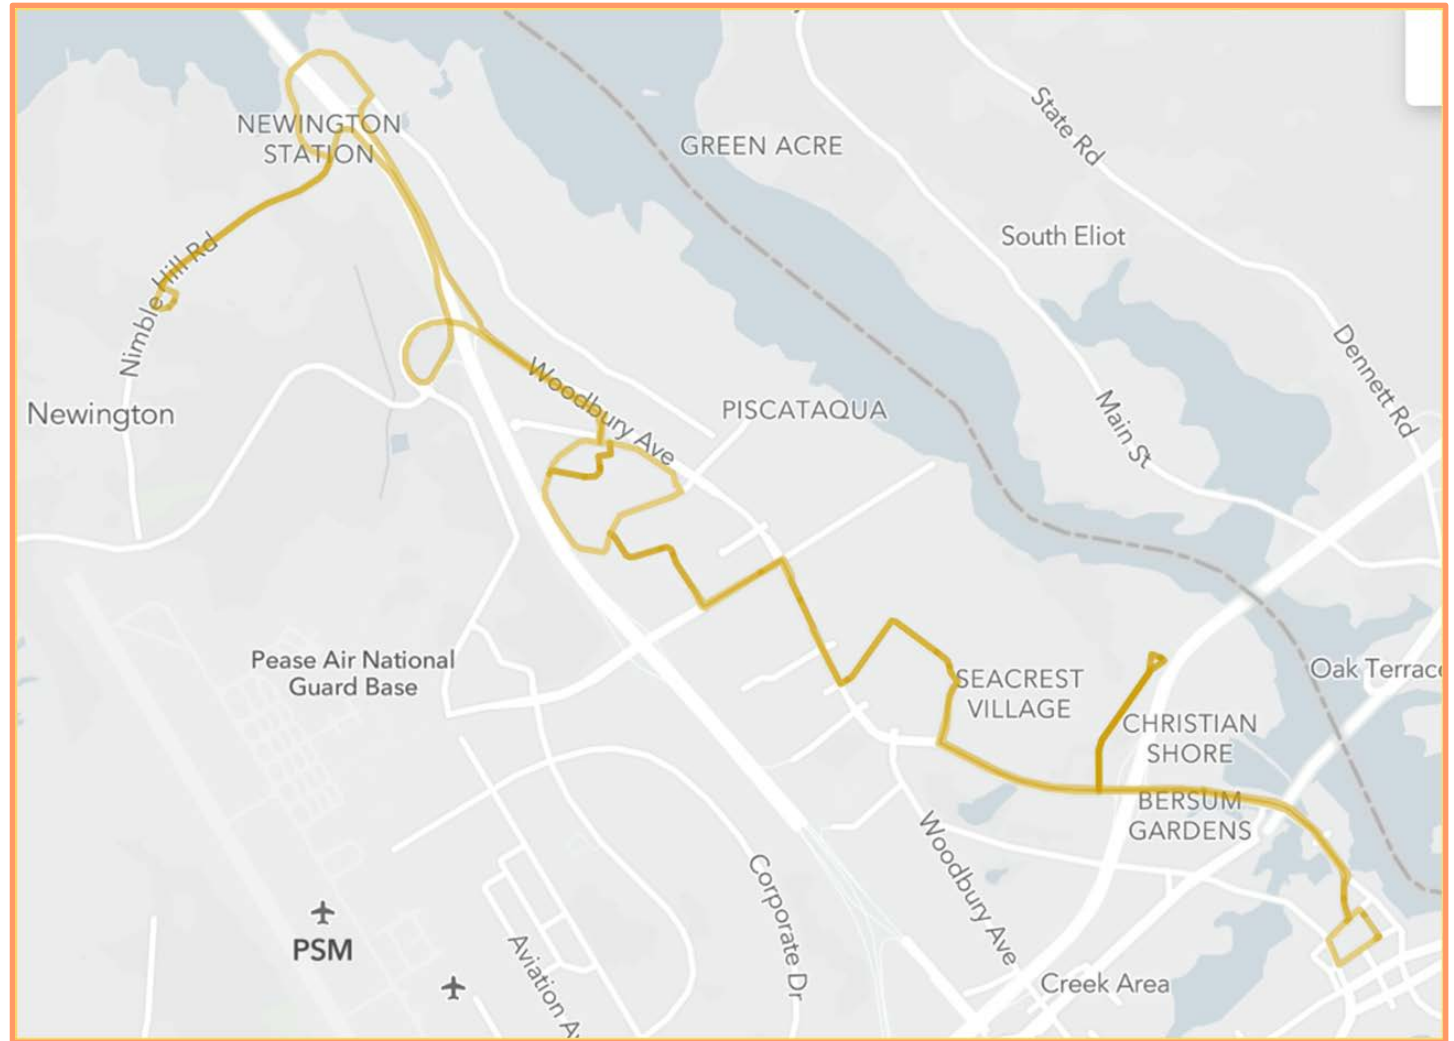

Proposed Route and Schedule

COAST

Route 43 Newington / Portsmouth