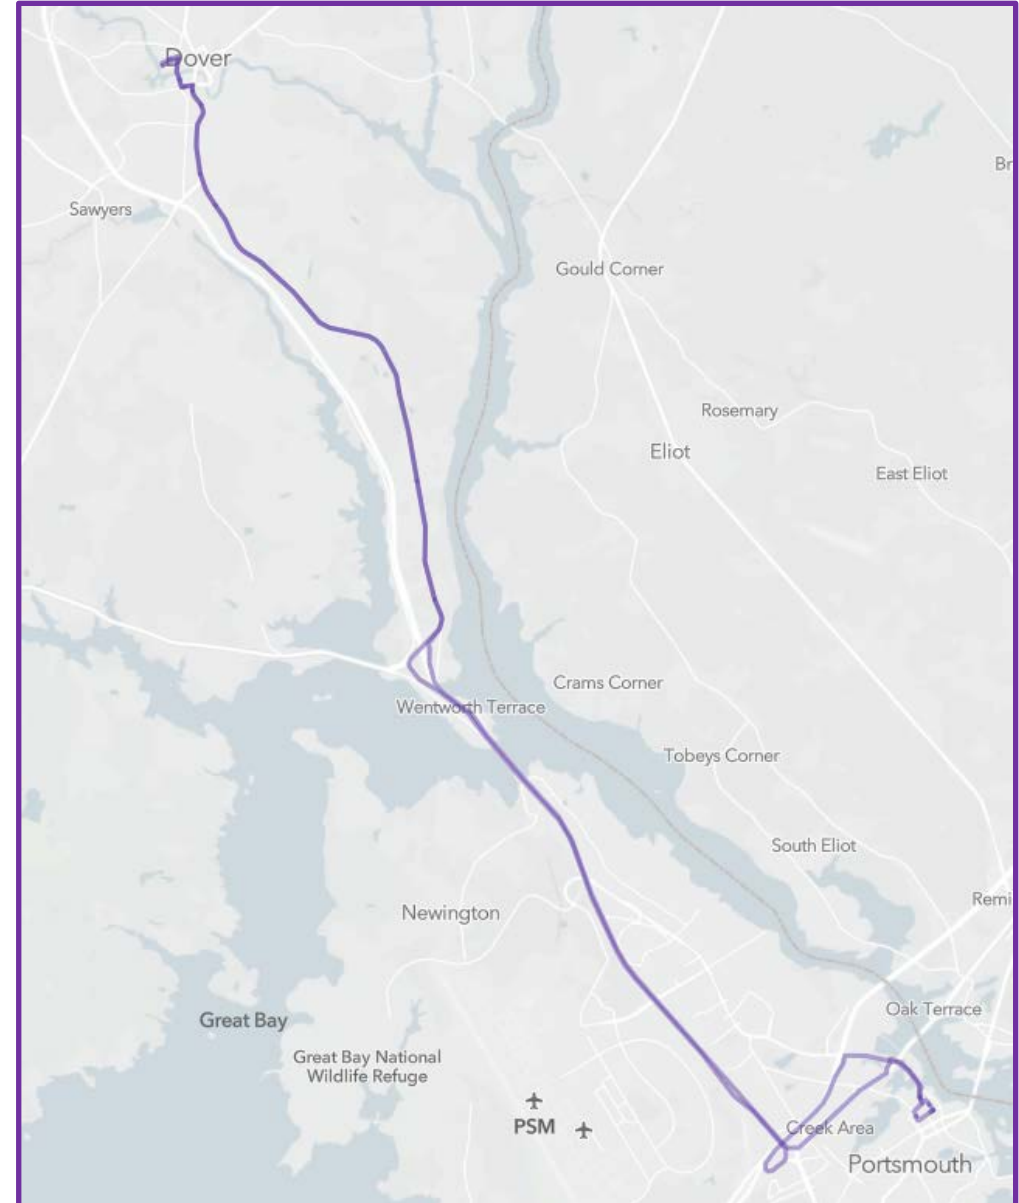

Draft Route Map and Schedule

COAST

Route 13 Dover / Portsmouth

Route 13 Dover / Portsmouth (Monday - Saturday)

NORTHBOUND

PORTSMOUTH																
Hanover St. (Connections with COAST Routes)	7:00	8:00	9:00	10:00	11:00	12:00	13:00	14:00	15:00	16:00	17:00	18:00	19:00	20:00	21:00	
Russell St. (Sheraton Harborside)	7:01	8:01	9:01	10:01	11:01	12:01	13:01	14:01	15:01	16:01	17:01	18:01	19:01	20:01	21:01	
DOVER																
Dover Point Rd. (Coastal Furniture)	7:12	8:12	9:12	10:12	11:12	12:12	13:12	14:12	15:12	16:12	17:12	18:12	19:12	20:12	21:12	
Dover Point Rd. / Homestead Ln. Northbound	7:12	8:12	9:12	10:12	11:12	12:12	13:12	14:12	15:12	16:12	17:12	18:12	19:12	20:12	21:12	
Dover Point Rd. / Pearson Dr. Northbound	7:13	8:13	9:13	10:13	11:13	12:13	13:13	14:13	15:13	16:13	17:13	18:13	19:13	20:13	21:13	
Dover Point Rd. / Roberta Dr.	7:13	8:13	9:13	10:13	11:13	12:13	13:13	14:13	15:13	16:13	17:13	18:13	19:13	20:13	21:13	
Dover Point / Roberts Rds. Northbound	7:14	8:14	9:14	10:14	11:14	12:14	13:14	14:14	15:14	16:14	17:14	18:14	19:14	20:14	21:14	
Dover Point Rd. / Riverside Dr.	7:14	8:14	9:14	10:14	11:14	12:14	13:14	14:14	15:14	16:14	17:14	18:14	19:14	20:14	21:14	
Dover Point Rd. (St. Thomas Aquinas High School) Northbound	7:14	8:14	9:14	10:14	11:14	12:14	13:14	14:14	15:14	16:14	17:14	18:14	19:14	20:14	21:14	
Dover Point / Middle Rds. Northbound	7:15	8:15	9:15	10:15	11:15	12:15	13:15	14:15	15:15	16:15	17:15	18:15	19:15	20:15	21:15	
Dover Point Rd. / Tuttle Ln.	7:16	8:16	9:16	10:16	11:16	12:16	13:16	14:16	15:16	16:16	17:16	18:16	19:16	20:16	21:16	
Dover Point Rd. / Toftree Ln.	7:16	8:16	9:16	10:16	11:16	12:16	13:16	14:16	15:16	16:16	17:16	18:16	19:16	20:16	21:16	
Dover Point Rd. / Constitution Way Northbound	7:16	8:16	9:16	10:16	11:16	12:16	13:16	14:16	15:16	16:16	17:16	18:16	19:16	20:16	21:16	
Dover Point Rd. (Dover Point Office Park)	7:17	8:17	9:17	10:17	11:17	12:17	13:17	14:17	15:17	16:17	17:17	18:17	19:17	20:17	21:17	
Dover Point Rd. (Bill Dube Ford)	7:17	8:17	9:17	10:17	11:17	12:17	13:17	14:17	15:17	16:17	17:17	18:17	19:17	20:17	21:17	
Dover Point Rd. / Pointe Pl.	7:18	8:18	9:18	10:18	11:18	12:18	13:18	14:18	15:18	16:18	17:18	18:18	19:18	20:18	21:18	
Dover Point Rd. (Weathervane Restaurant)	7:18	8:18	9:18	10:18	11:18	12:18	13:18	14:18	15:18	16:18	17:18	18:18	19:18	20:18	21:18	
Stark Ave. / Hawthorn Rd.	7:18	8:18	9:18	10:18	11:18	12:18	13:18	14:18	15:18	16:18	17:18	18:18	19:18	20:18	21:18	
Stark Ave. / Beech Rd.	7:19	8:19	9:19	10:19	11:19	12:19	13:19	14:19	15:19	16:19	17:19	18:19	19:19	20:19	21:19	
Central Ave. (Pine Hill Cemetery)	7:19	8:19	9:19	10:19	11:19	12:19	13:19	14:19	15:19	16:19	17:19	18:19	19:19	20:19	21:19	
Central Ave. / Union St.	7:20	8:20	9:20	10:20	11:20	12:20	13:20	14:20	15:20	16:20	17:20	18:20	19:20	20:20	21:20	
Central Ave. (Central Towers)	7:20	8:20	9:20	10:20	11:20	12:20	13:20	14:20	15:20	16:20	17:20	18:20	19:20	20:20	21:20	
Washington St. / Central Ave.	7:21	8:21	9:21	10:21	11:21	12:21	13:21	14:21	15:21	16:21	17:21	18:21	19:21	20:21	21:21	
Green St. (Waldron Towers)	7:22	8:22	9:22	10:22	11:22	12:22	13:22	14:22	15:22	16:22	17:22	18:22	19:22	20:22	21:22	
Chestnut / Orchard Sts. (Cocheco Park)	7:23	8:23	9:23	10:23	11:23	12:23	13:23	14:23	15:23	16:23	17:23	18:23	19:23	20:23	21:23	
Dover Transportation Center	7:26	8:26	9:26	10:26	11:26	12:26	13:26	14:26	15:26	16:26	17:26	18:26	19:26	20:26	21:26	