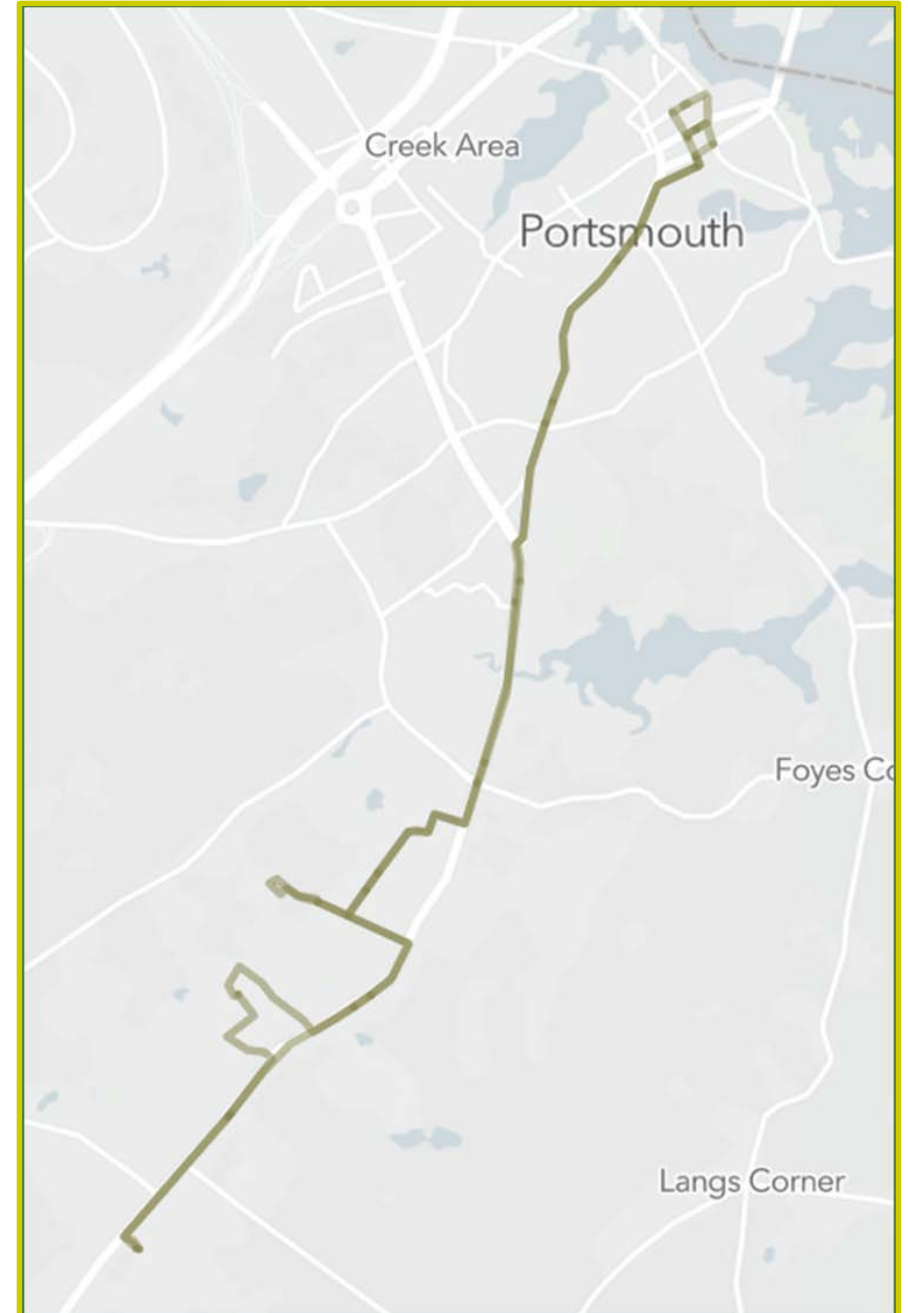

# Draft Route Map and Schedule

# COAST

## Route 41 Lafayette Trolley

## Route 41 Lafayette Trolley (Monday - Saturday)