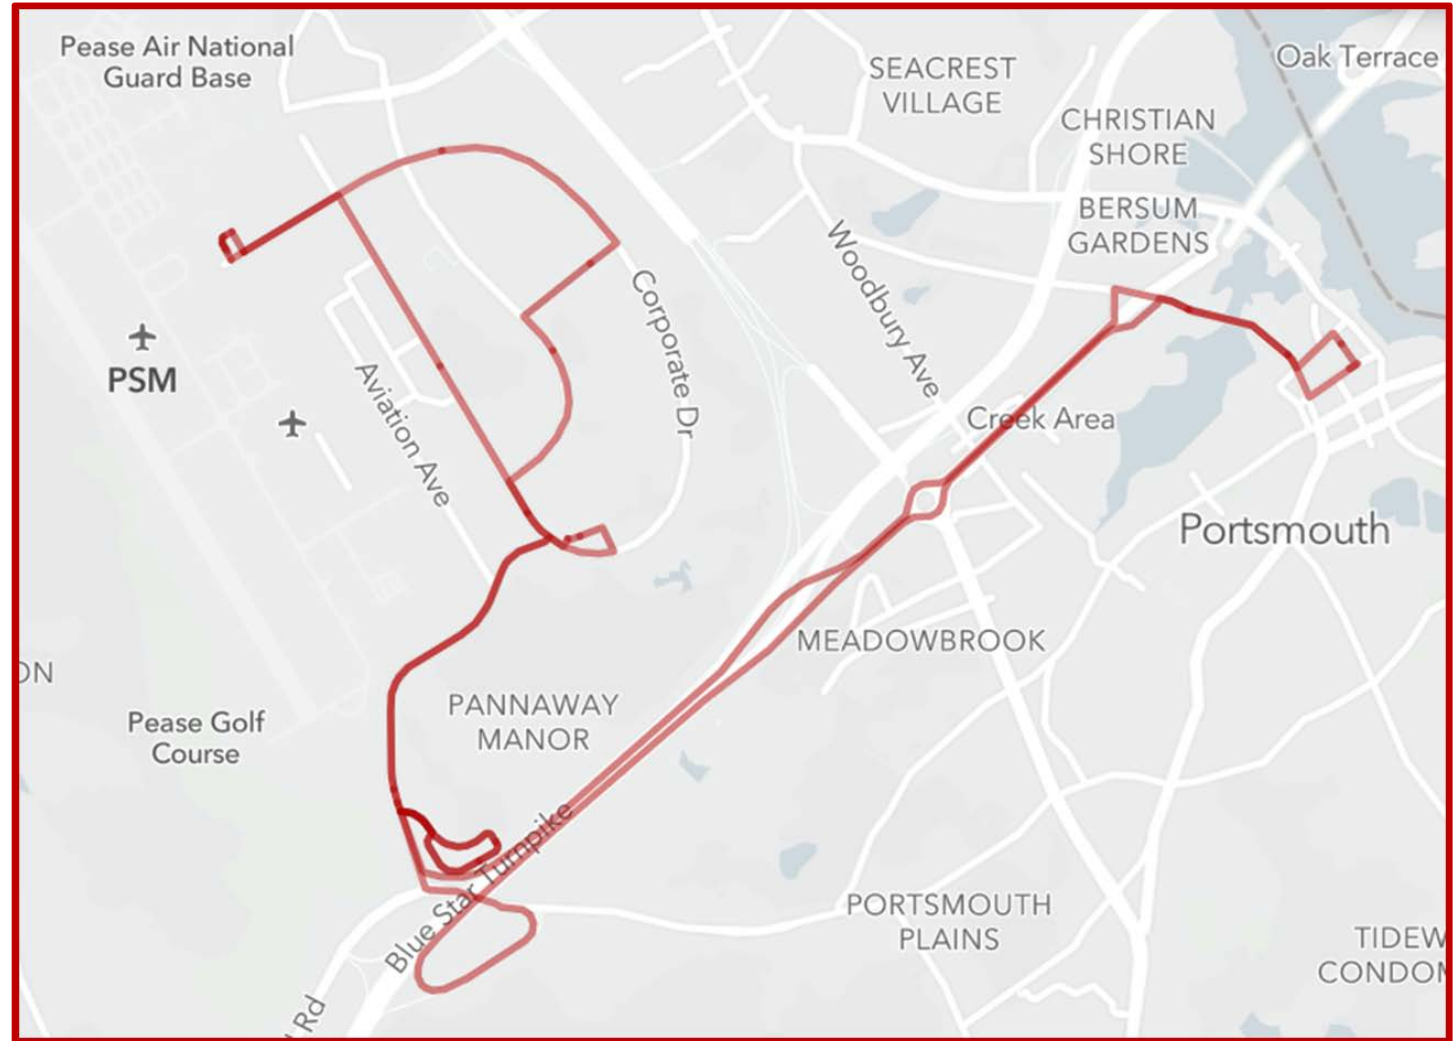

# Draft Route Map and Schedule

# COAST

## Route 42 Pease Shuttle

### INBOUND

PORTSMOUTH												
Pease Airline Terminal	6:43	7:21	8:21	9:21	11:21	12:21	13:21	14:21	15:21	16:21	17:21	18:21
New Hampshire Ave. / Stratham St.	6:43	7:21	8:21	9:21	11:21	12:21	13:21	14:21	15:21	16:21	17:21	18:21
New Hampshire Ave. / Newfields St.	6:44	7:22	8:22	9:22	11:22	12:22	13:22	14:22	15:22	16:22	17:22	18:22
New Hampshire / Rochester Aves. (National Visa / Passport Centers)	6:44	7:22	8:22	9:22	11:22	12:22	13:22	14:22	15:22	16:22	17:22	18:22
195 / 222 New Hampshire Ave. Inbound	6:45	7:23	8:23	9:23	11:23	12:23	13:23	14:23	15:23	16:23	17:23	18:23
Grafton / Corporate Drs. Inbound	6:45	7:23	8:23	9:23	11:23	12:23	13:23	14:23	15:23	16:23	17:23	18:23
Grafton Dr. (Port City Air)	6:46	7:24	8:24	9:24	11:24	12:24	13:24	14:24	15:24	16:24	17:24	18:24
Portsmouth Transportation Center	6:47	7:25	8:25	9:25	11:25	12:25	13:25	14:25	15:25	16:25	17:25	18:25
Hanover St. (Vaughan Mall)	6:56	7:34	8:34	9:34	11:34	12:34	13:34	14:34	15:34	16:34	17:34	18:34
Hanover St. (Connections with COAST Routes)	6:57	7:35	8:35	9:35	11:35	12:35	13:35	14:35	15:35	16:35	17:35	18:35