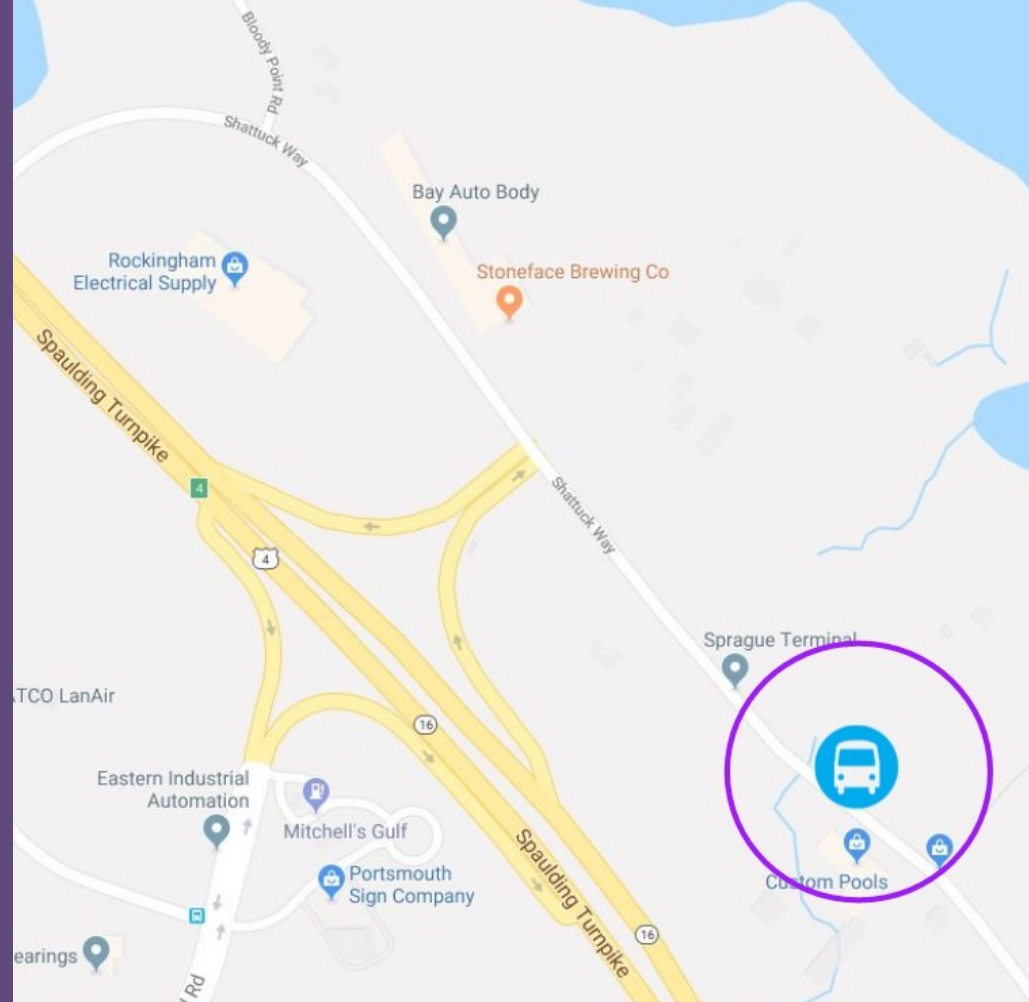

NORTHBOUND

To travel NORTH over the bridge (towards Dover), call COAST at 603-743-5777, Option 1 to request to be picked up at the Shattuck Way (Sprague) stop.

Transportation across the bridge is FREE for all pedestrians and cyclists.

Approximate pick up times at this stop (WEEKDAYS):

8:20a 9:22a 10:26a 11:23a 12:23p 1:30p 2:27p 3:27p 3:53p 4:34p 5:05p 5:34p 6:11p 6:44p 7:32p 8:29p 9:31p

Approximate pick up times at this stop (SATURDAYS – no call necessary)

9:19a 10:37a 12:38p 2:15p 3:44p 5:21p 7:23p 10:11p

www.coastbus.org

603-743-5777, Option1

To request a ride, you must call at least 30 minutes (but not more than 1 hr) prior to your requested pick up time.