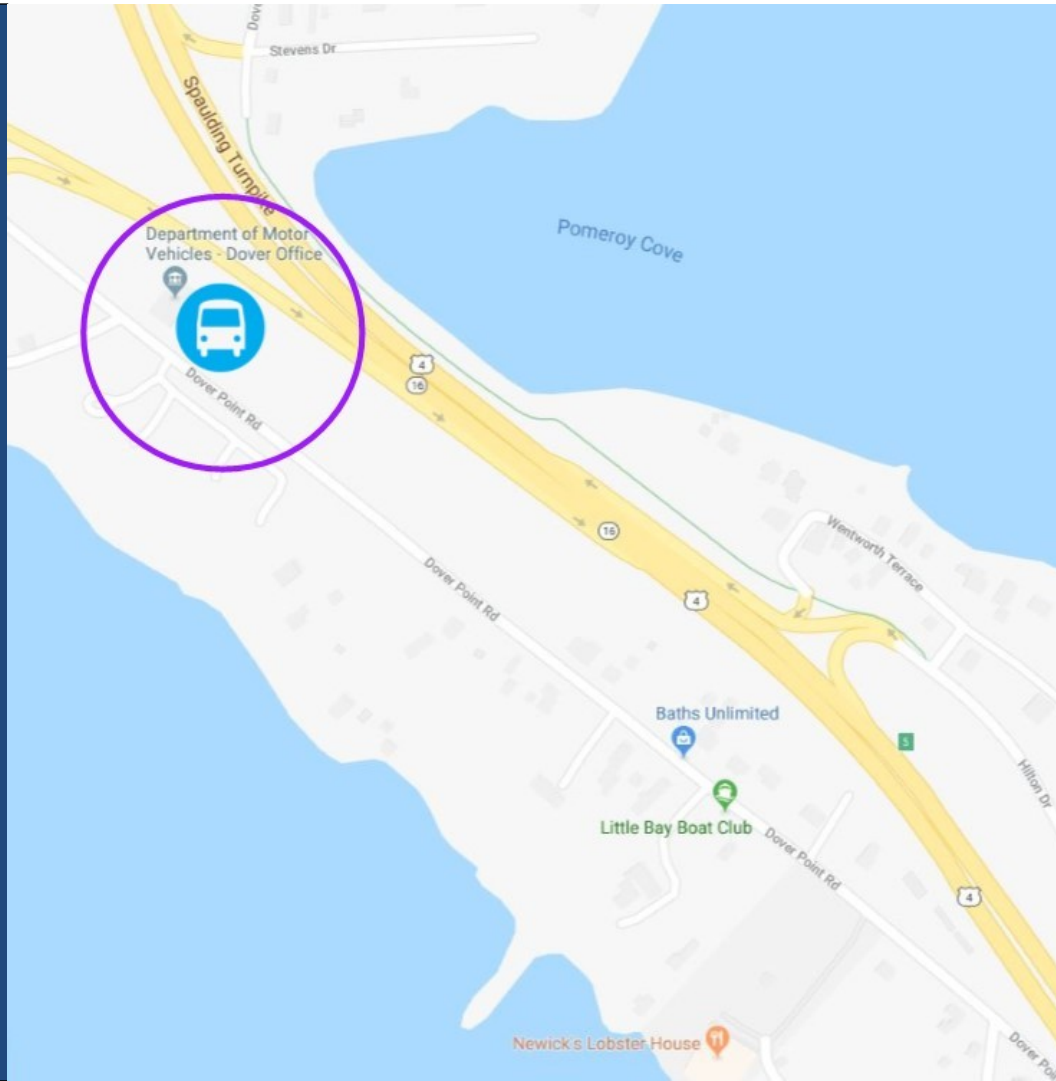

SOUTHBOUND

To travel SOUTH over the bridge (towards Portsmouth), call COAST at 603-743-5777,

Option 1 to request to be picked up at the Boston Harbor Rd. (DMV) stop.

Transportation across the bridge is FREE for all pedestrians and cyclists.

Weekdays, please call to request your ride at least 30 minutes (but not more than one hour) prior to the time on the bus schedule that you wish to be picked up.

No call is necessary on Saturdays as the buses will automatically divert to this stop.