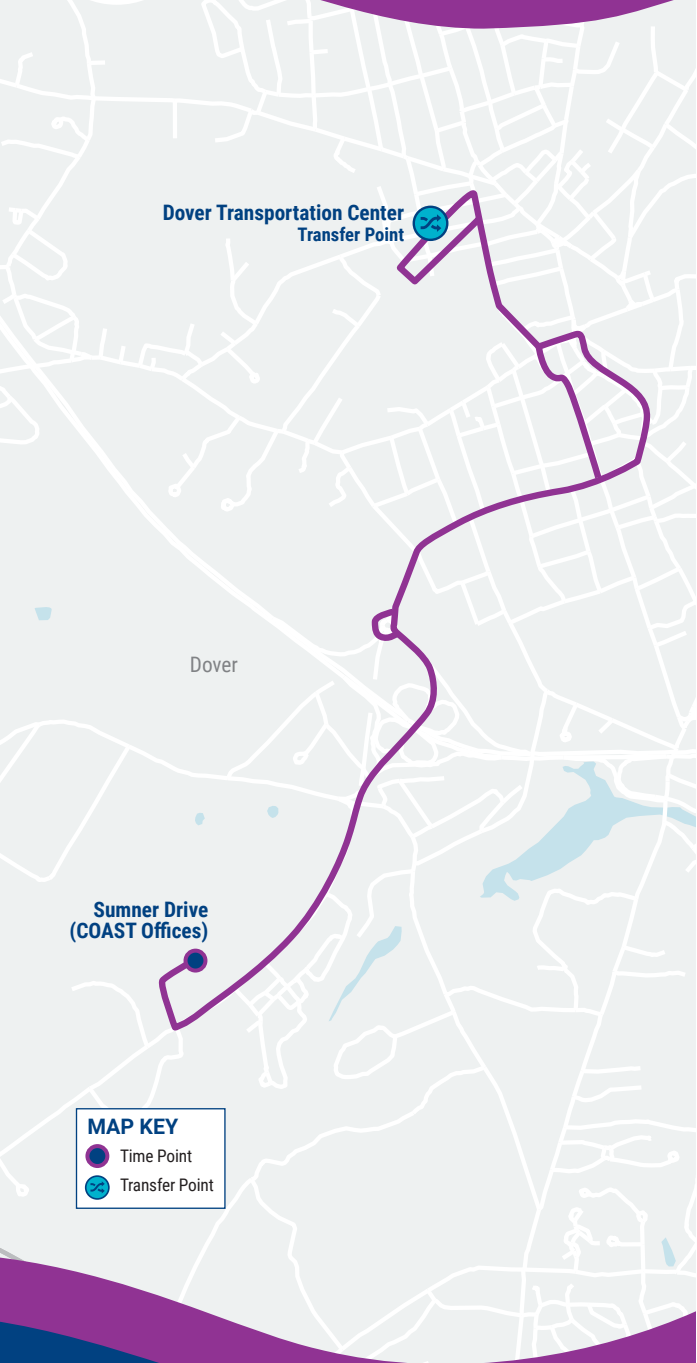

34

Route 34 Map Dover • Knox Marsh Road

Ride Information

COAST BUS FARES

Base Cash Fare **\$1.50**
All passengers ages 5 and up are required to pay this fare each time they board a COAST bus.

Half-Fare **\$ 0.75**
Passengers 65 and older, or passengers with a disability are entitled to pay half the cash fare. Proof of eligibility is required by showing a Medicare card, photo ID with birth date, COAST ADA Paratransit Card, or COAST Half-Fare Card. Please contact COAST to apply for a Half-Fare Card.

MAP OUT YOUR GAME PLAN

Planning your trip has never been easier!

www.coastbus.org

COAST SYSTEM MAP

INBOUND • OUTBOUND

Route 34 Dover • Knox Marsh Road

How to Read the Schedule

Printed bus schedules only show the timepoints (major bus stops where the bus will hold until the scheduled departure time). In between those timepoints are many other stops that you can use. For a full listing of bus stops, visit www.coastbus.org, or use the DoubleMap App.

OUTBOUND (M-Sat)	Service On Every Hour		
Dover Transportation Center - Sumner Drive	First Bus	Minutes Past Hour	Last Bus
• Dover Transportation Center	7:30am	:30**	8:30pm
• Sumner Drive (COAST Offices)	7:37am	:37**	8:37pm

*Regular hourly schedule starts during the hour of 6am and No Service during the hour of 8am.

**Additional Outbound run at 7:57pm, arriving at Sumner Drive at 8:04pm.

MAP IT!

For a full listing of bus stops, visit www.coastbus.org or use the DoubleMap App.