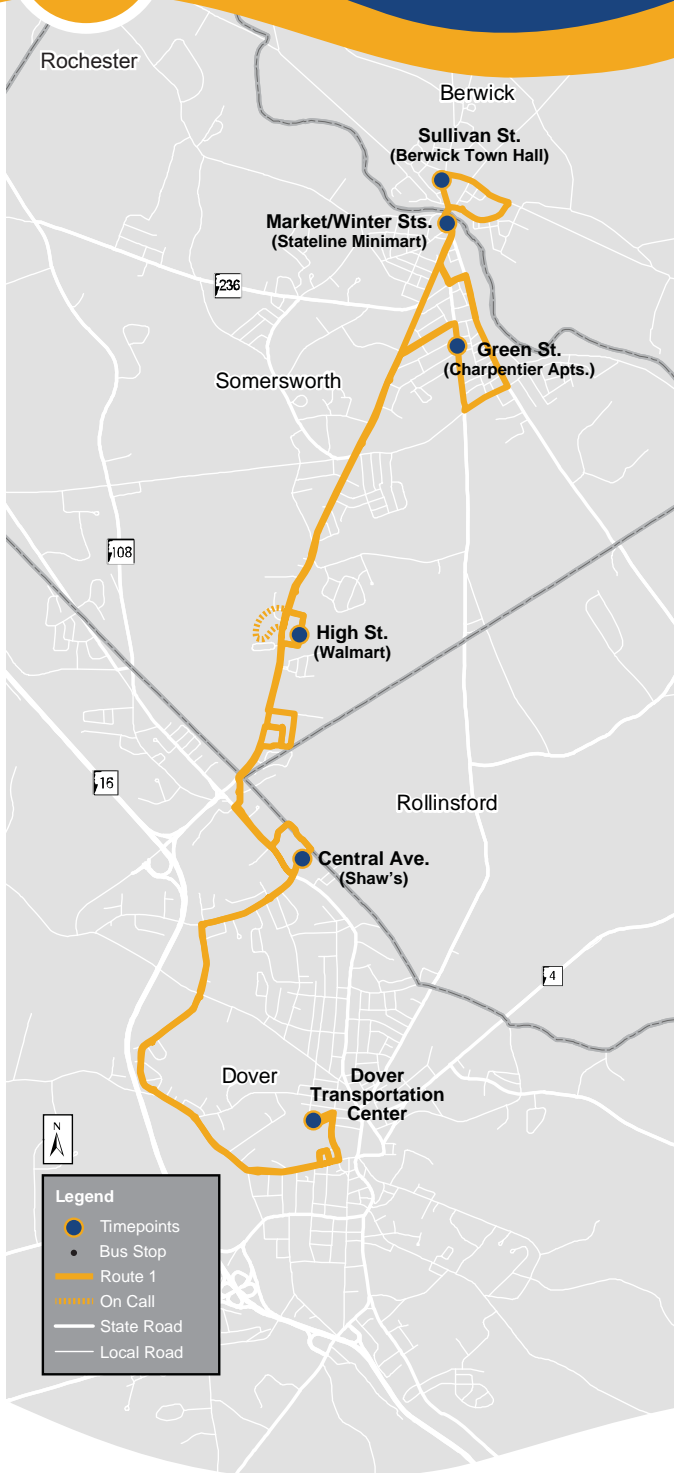

1

Route 1 Map

NORTH & SOUTHBOUND Route 1 Bus Stops

1

NORTHBOUND

DOVER

● **Dover Transportation Center** 
(Connect to Routes 2, 3, 33, Downeaster)

- Chestnut St. (Riverview Apts./ Post Office)
- Green St. (Waldron Towers)
- Washington/Arch/Richmond Sts.
- Washington/Fourth Sts.

● **Central Ave. (Shaw's)** 
(Connect to Routes 2, 3)

- Whittier St. (Dover Housing Authority)
- Whittier/Sixth Sts.
- Whittier St./Wedgewood Rd.
- Glenwood Ave./Whittier St.
- Glenwood/Glencrest Aves.

SOMERSWORTH

- High St. (Tri-City Plaza #140)
- High St. (Goodwill)

● High St. (Walmart)

- High St. (Target) *ON CALL*
- High St. (Holy Trinity Church)
- High St./Stackpole Rd. (Seacoast Redi-Care)
- High/Laurier Sts.
- High St./Indigo Hill Rd. (CVS Pharmacy)
- High St./Bartlett Ave.
- High/Horne Sts. (Cumberland Farms)
- High/Franklin Sts.
- High/Washington Sts.
- Market St. (Borderline Beverage)

DOVER

- Weeks Ln. (Chili's Grill & Bar)

● **Central Ave. (Shaw's)** 
(Connect to Routes 2, 3)

- Glenwood Ave./Smith Well Rd.
- Glenwood Ave./Plaza Dr.
- Whittier St./Wedgewood Rd.
- Whittier/Sixth Sts.
- Whittier St./Addison Place
- Whittier St./Tolend Rd.
- Washington St. (My Friend's Place)
- Washington/Arch/Richmond Sts.
- Green St. (Waldron Towers)
- Chestnut/Orchard Sts. (Cocheco Park)
- **Dover Transportation Center** 
(Connect to Routes 2, 3, 33, Downeaster)