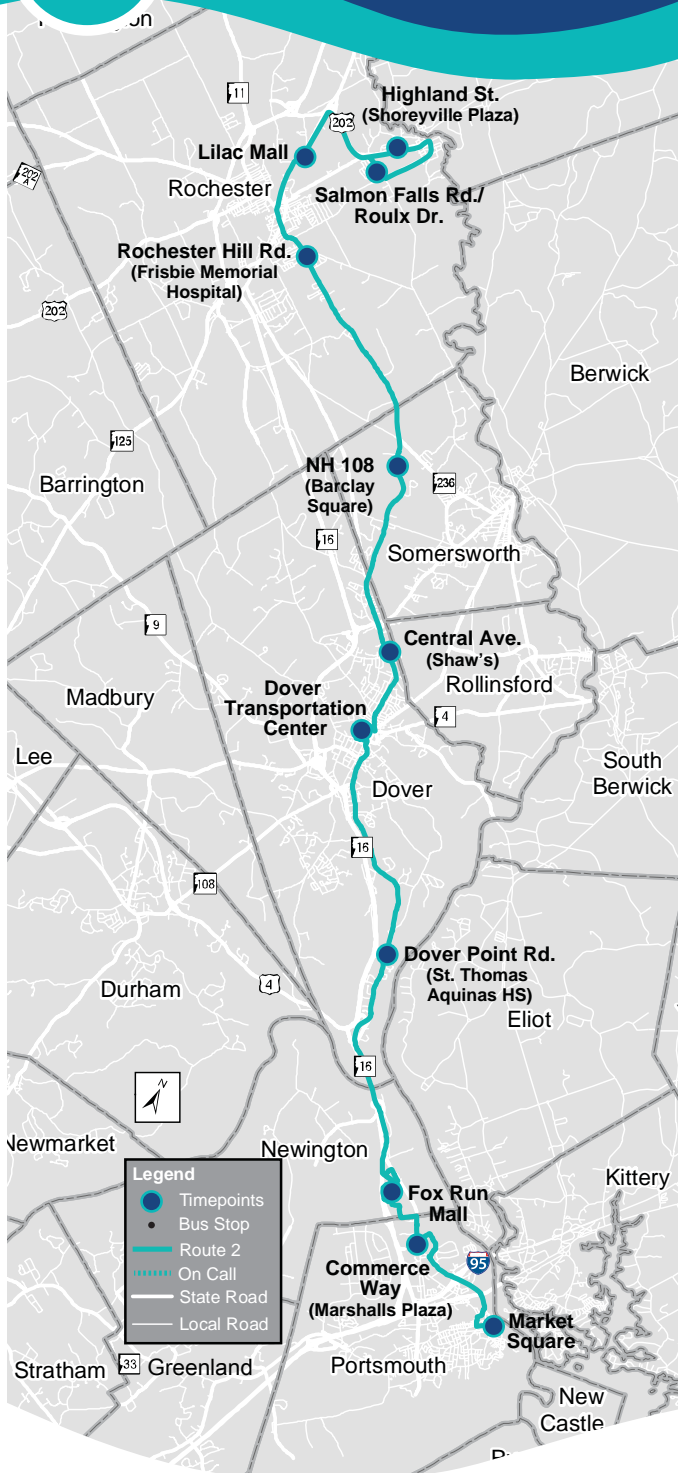

NEWINGTON

- •Shattuck Way/Nimble Hill Rd. *ON CALL*
- •Shattuck Way (Custom Pools) *ON CALL*
- •Shattuck Way/River Rd. *ON CALL*
- •Shattuck Way/Patterson Ln. *ON CALL*
- •Shattuck Way/Avery Rd. *ON CALL*
- •Shattuck Way/Piscataqua Dr. *ON CALL*
- **Fox Run Mall (Connect to routes 4, 40)**
  - •The Crossings (Regal Cinema)
  - •Gosling/Winsor Rds. (Gosling Meadows)

PORTSMOUTH

- •Woodbury Ave. (Verizon Wireless)
- **Commerce Way (Marshall's Plaza)**
  - •170 Commerce Way
  - •Commerce Way/Portsmouth Blvd.
  - •Market St. (Courtyard Marriott)
  - •Market St./I-95
  - •Russell/Deer Sts.
  - •Hanover St. (Vaughan Mall)
  - •Hanover St. (High-Hanover Parking Facility)
- **Market Square (Connect to routes 4, 40, 41)**

ON CALL stops are served drop-off only on Saturdays.

603.743.5777