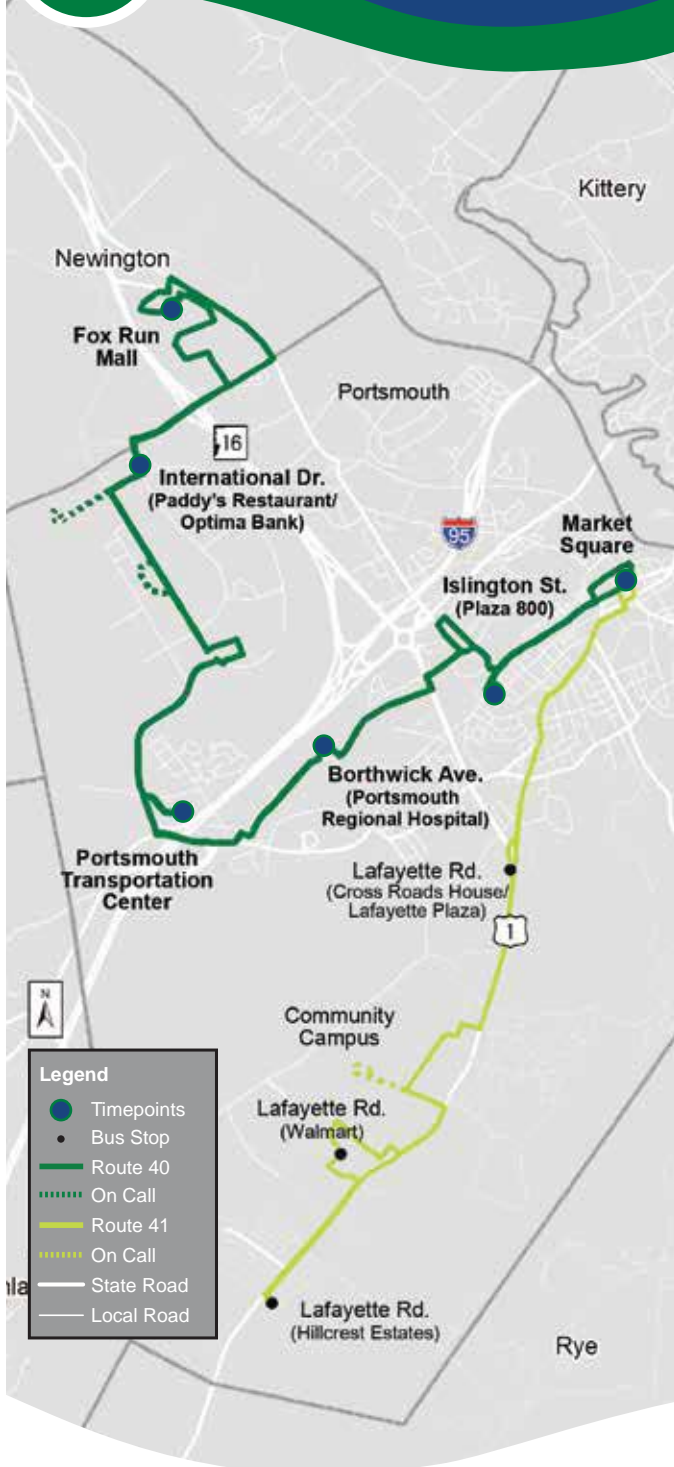

INBOUND PORTSMOUTH

- **Fox Run Mall** (Connect to Routes 2, 4) ⚡
- The Crossings (Regal Cinema)
- **International Dr. (Optima Bank)**
- Manchester Square
- Pease Airline Terminal *ON CALL*
- New Hampshire Ave./Stratham St.
- Newfields St./Rochester Ave. *ON CALL*
- Rochester Ave. (National Visa/Passport Centers) *ON CALL*
- 195/222 New Hampshire Ave.
- Corporate Dr./Durham St.
- Corporate Dr. (Great Bay Community College)
- Grafton/Corporate Drs.
- Grafton Dr. (Port City Air)
- **Portsmouth Transportation Center (Connect to C&J)** ⚡
- Borthwick Ave. (Northeast Credit Union)
- Borthwick/Highliner Aves.
- Borthwick Ave. (Liberty Mutual)
- Borthwick Ave. (Portsmouth Hospital Parking Lot)
- **Borthwick Ave. (Portsmouth Regional Hospital)**
- Borthwick Ave. (Fairfield Inn Marriott)
- Cottage St./Woodbury Ave.
- **Islington St. (Plaza 800)** (Connect to Route 4) ⚡
- Islington/Cass Sts.
- Islington/Union Sts.
- Islington St. (Goodwin Park)
- Islington/Summer Sts.
- Islington St. (Keefe House)
- Hanover St. (Vaughan Mall)
- Hanover St. (High-Hanover Parking Facility)
- **Market Square** (Connect to Routes 2, 4, 41) ⚡

ON CALL stops are served drop-off only on Saturdays.

Trolley Note: Customers aboard the Rte. 40 Trolley may stay aboard to ride the Rte. 41 Trolley at no additional charge. Exceptions are noted for specific runs which do not continue as the Rte. 41 Trolley.

Legend

- Timepoints
- Bus Stop
- Route 40
- ..... On Call
- Route 41
- ..... On Call
- State Road
- Local Road