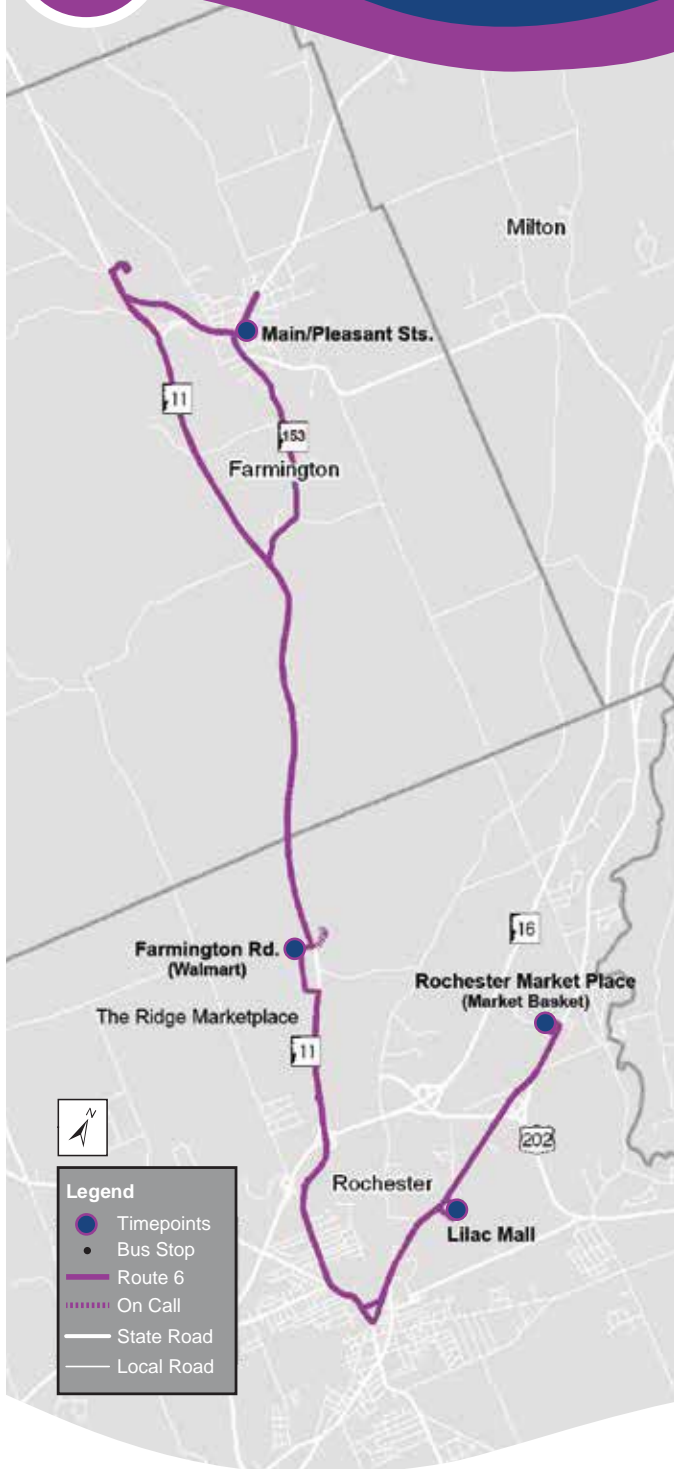

ROCHESTER

- **Farmington Rd. (Walmart)**
  - The Ridge Marketplace
  - Farmington Rd. (Northgate Apts.)
  - Farmington Rd./Cardinal Dr.
  - North Main St. (Spaulding Commons)
  - North Main St./Cushing Blvd. (Burger King)
  - North Main St. (Holy Rosary Parish)
  - North Main/Pine Sts.
  - Wakefield St. (Rochester City Hall)
  - Wakefield St. (Spaulding High School)
  - Wakefield St. (Lilac Plaza)
- **Lilac Mall (Connect to Route 2)**
  - Milton Rd. (Hannaford)
  - Milton Rd./Jarvis Ave.
  - Milton Rd. (Cumberland Farms)

- **Rochester Market Place (Market Basket)**

NORTHBOUND

ROCHESTER

- **Rochester Market Place (Market Basket)**
  - Milton Rd. (Dunkin' Donuts)
  - Milton/Norway Plains Rds.
  - Wakefield St./Community Way
  - Wakefield St. (Spaulding High School)
  - Wakefield/Union Sts.
  - North Main St./Cove Ct.
  - North Main St. (Holy Rosary Parish)
  - North Main St./Fortier Dr.
  - North Main St. (Pizza Hut/Dunkin' Donuts)
  - Farmington Rd. (Greenwood Inn)
  - Farmington Rd. (Cochecho River Estates)
  - The Ridge Marketplace

FARMINGTON

- **Farmington Rd. (Walmart)**
  - Sterling Dr. (Strafford County Dialysis) *ON CALL*
  - Farmington Rd. (Lilac City Pediatrics)
  - NH 11 (Family Care of Farmington)
  - NH 11/NH 153 (Irving)
  - Main St./Cochecho Rd.
  - Main St. (Farmington Public Safety Building)
  - Main/Elm Sts.
- **Main/Pleasant Sts.**