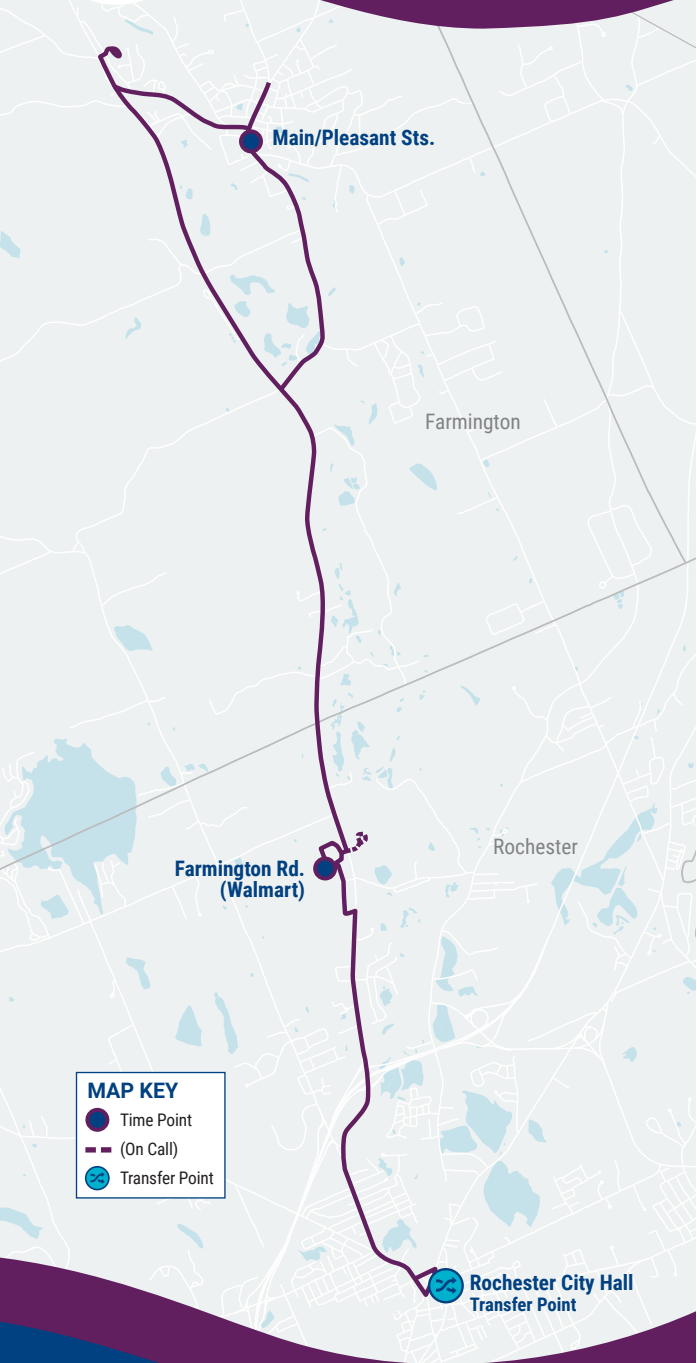

## Route 6 Map Farmington • Rochester

## Ride Information

### COAST BUS FARES

**Base Cash Fare** **\$1.50**  
*All passengers ages 5 and up are required to pay this fare each time they board a COAST bus.*

**Half-Fare** **\$ 0.75**  
*Passengers 65 and older, or passengers with a disability are entitled to pay half the cash fare. Proof of eligibility is required by showing a Medicare card, photo ID with birth date, COAST ADA Paratransit Card, or COAST Half-Fare Card. Please contact COAST to apply for a Half-Fare Card.*

### Route 6 Farmington • Rochester